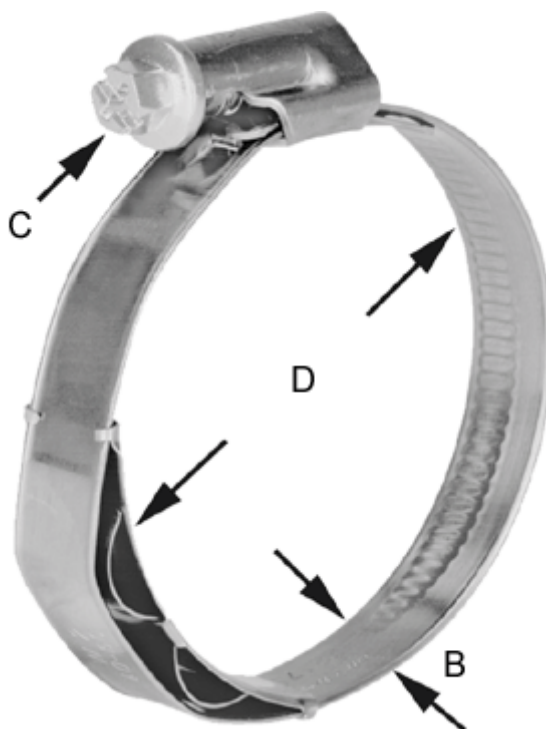

Article number: 021277708029

Description: Worm Drive Hose Clip with spring insert
TORRO WF 23-35/9 C7 W3

Measures

C (screw type) =	C7
Diameter D =	23-35
Width B =	9